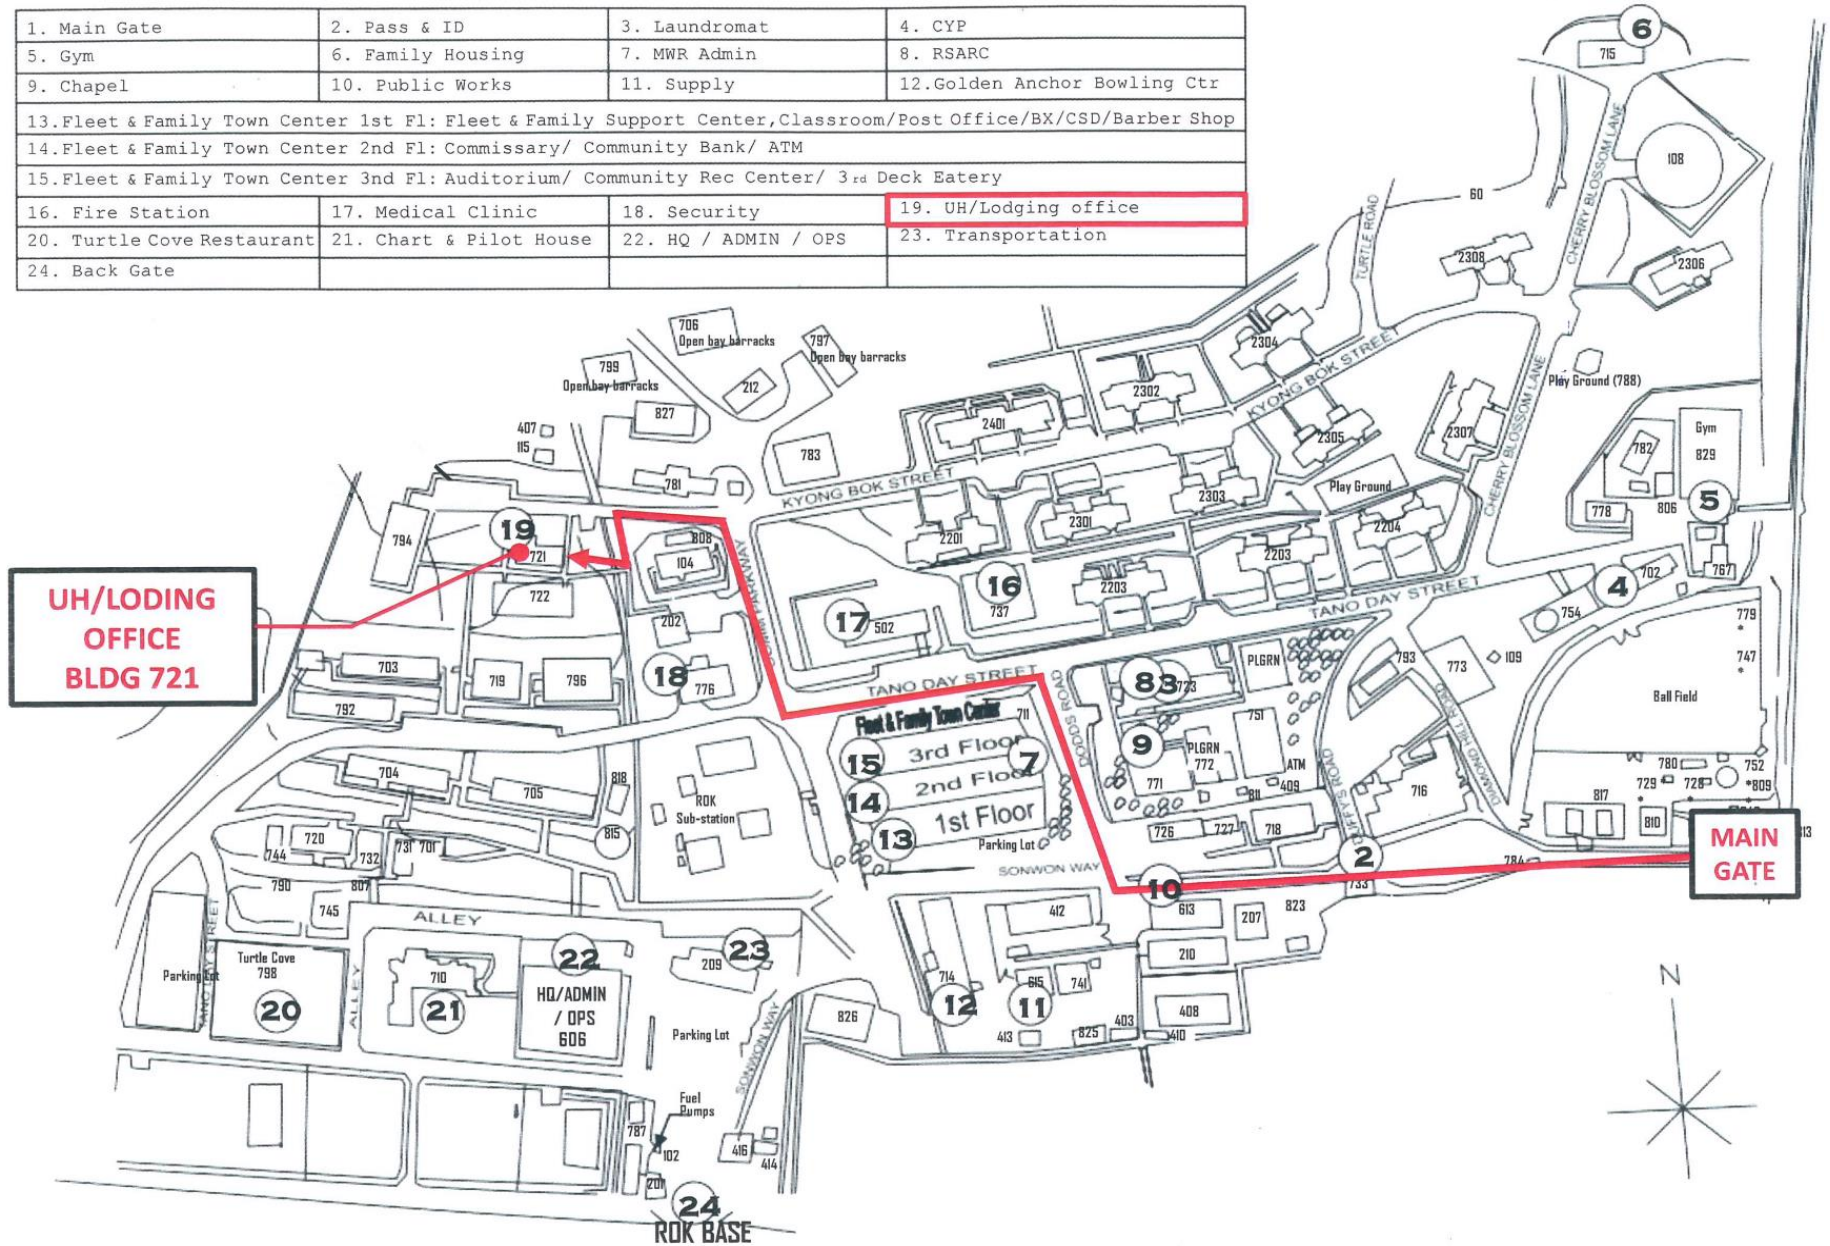

CFAC BASE MAP

1. Main Gate	2. Pass & ID	3. Laundromat	4. CYP
5. Gym	6. Family Housing	7. MWR Admin	8. RSARC
9. Chapel	10. Public Works	11. Supply	12. Golden Anchor Bowling Ctr
13. Fleet & Family Town Center 1st Fl: Fleet & Family Support Center, Classroom/Post Office/BX/CSD/Barber Shop			
14. Fleet & Family Town Center 2nd Fl: Commissary/ Community Bank/ ATM			
15. Fleet & Family Town Center 3rd Fl: Auditorium/ Community Rec Center/ 3rd Deck Eatery			
16. Fire Station	17. Medical Clinic	18. Security	19. UH/Lodging office
20. Turtle Cove Restaurant	21. Chart & Pilot House	22. HQ / ADMIN / OPS	23. Transportation
24. Back Gate			

**UH/LODING
OFFICE
BLDG 721**

**MAIN
GATE**

ROK BASE