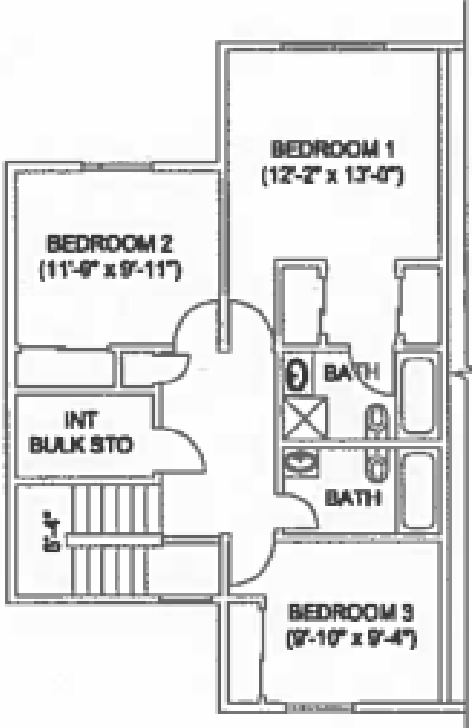

Navy Family Housing Guantanamo Bay

Caribbean Circle
All units have attached garages.

Caribbean Circle

Caribbean Circle

Caribbean Circle

Caribbean Circle

Caribbean Circle

2 Bedroom

1 Bath

1104 Sq.Ft.

Caribbean Circle

2 Bedroom

1.5 Bath

1308 Sq.Ft.

Caribbean Circle

3 Bedroom

2.5 Bath

1597 Sq.Ft.

Caribbean Circle

4 Bedroom

2 Bath

1669 Sq.Ft.

Caribbean Circle

4 Bedroom

2 Bath

1669 Sq.Ft.