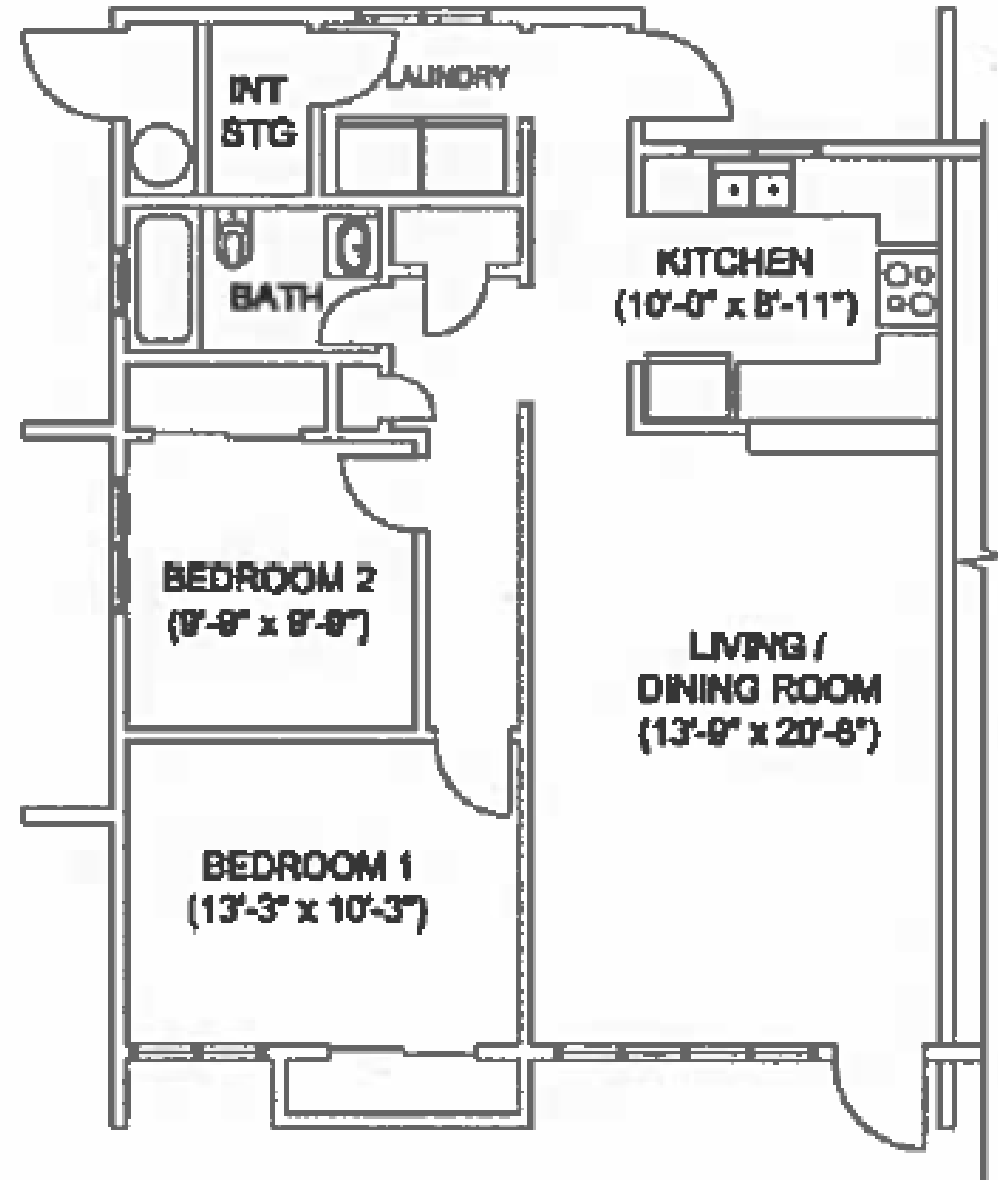

Navy Family Housing Guantanamo Bay

Center Bargo

Center Bargo Single Story

Center Bargo Single Story

Center Bargo
2 Bedroom
1 Bath
984 Sq.Ft.

Center Bargo
3 Bedroom
2 Bath
1339 Sq.Ft.