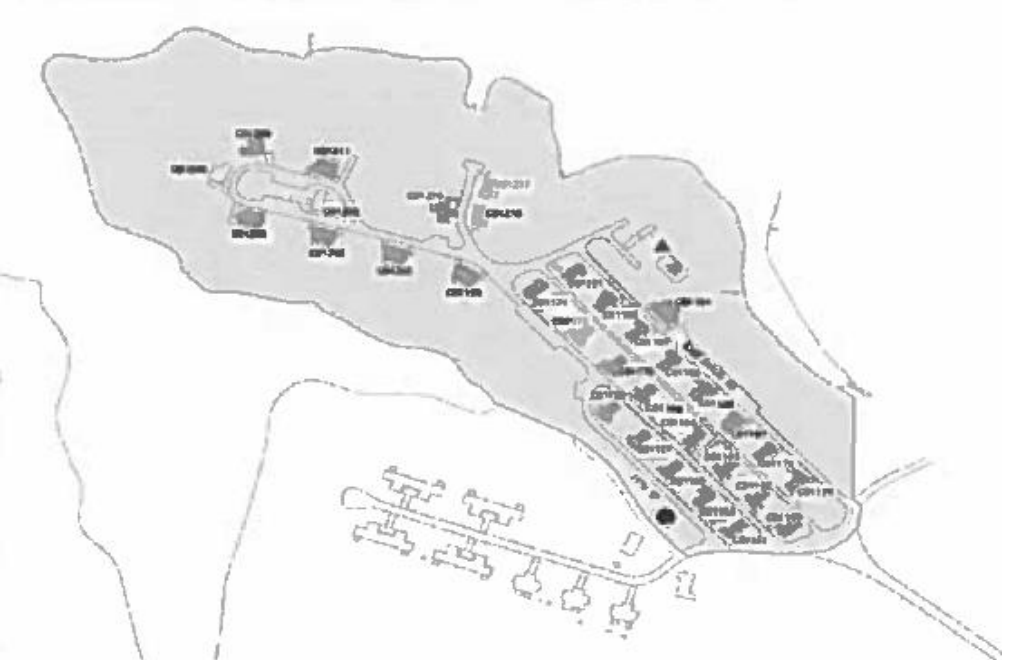

Navy Family Housing Guantanamo Bay

Center Bargo

Center Bargo Single Story

Center Bargo Single Story

Center Bargo
2 Bedroom
1 Bath
984 Sq.Ft.

Center Bargo
3 Bedroom
2 Bath
1339 Sq.Ft.