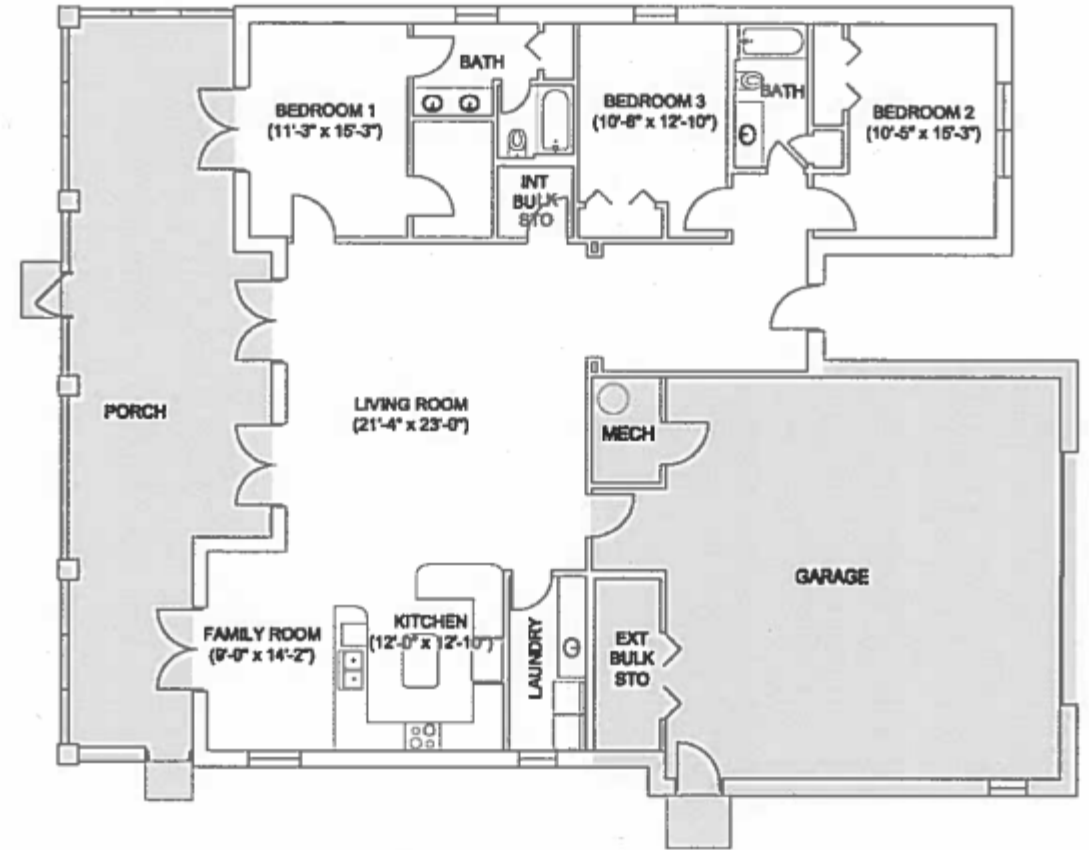

Navy Family Housing Guantanamo Bay

Evans Point

Evans Point

Evans Point

Evans Point

Evans Point
3 Bedroom
2 Bath
2083 Sq.Ft.

Evans Point
3 Bedroom
2 Bath
2057 Sq.Ft.

Evans Point
4 Bedroom
2.5 Bath
2002 Sq.Ft.