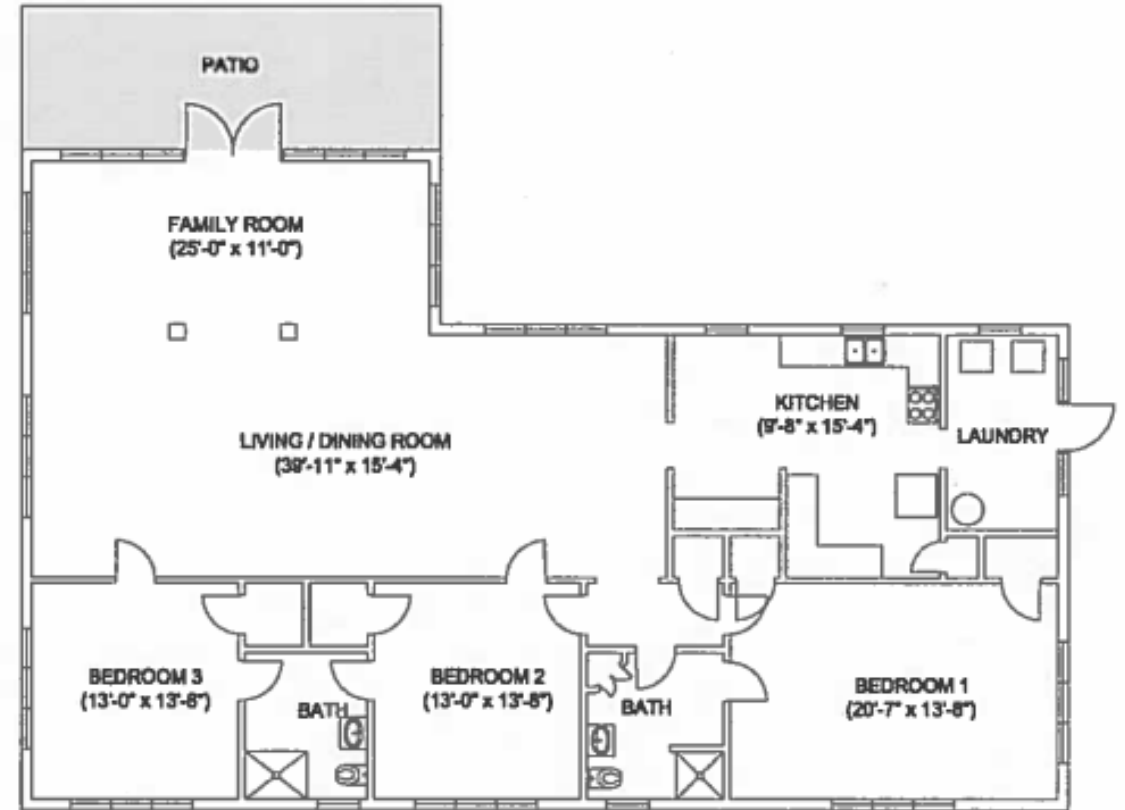

Navy Family Housing Guantanamo Bay

Marina Point

Marina Point

3 Bedroom

2 Bath

1899 Sq.Ft.

Marina Point

3 Bedroom

2 Bath

2309 Sq.Ft.

Marina Point

4 Bedroom

3 Bath

2711 Sq.Ft.