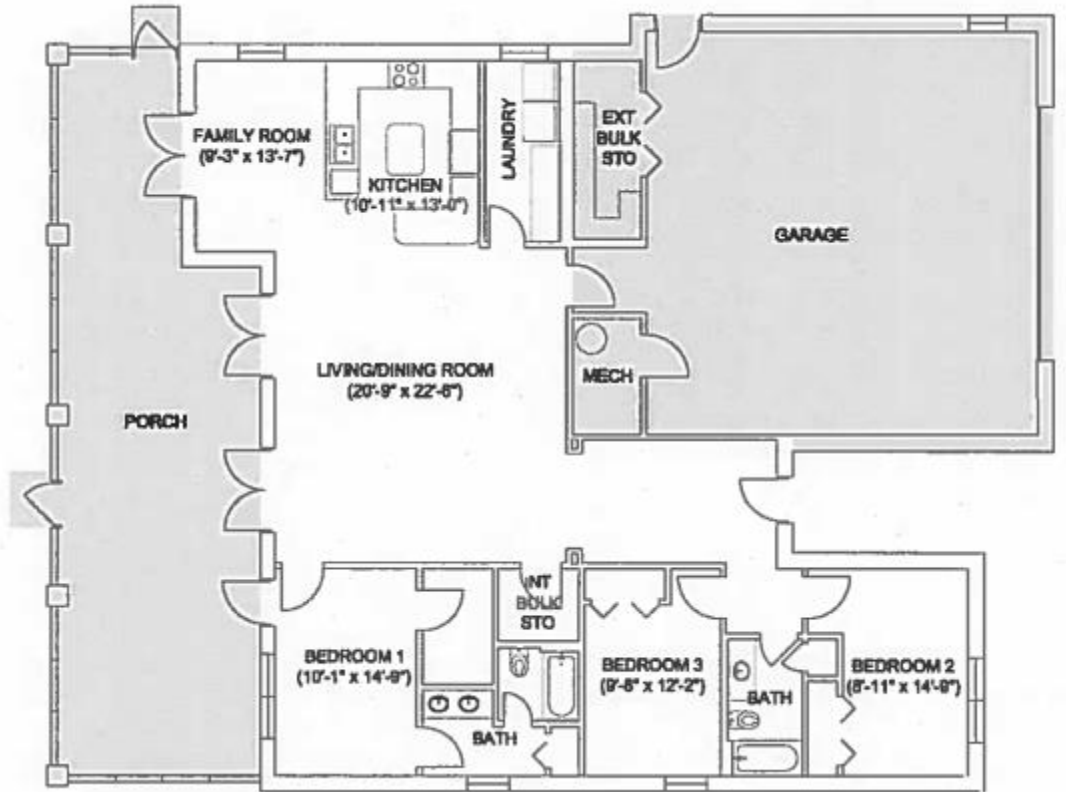

Navy Family Housing Guantanamo Bay

Marina Point

Marina Point

3 Bedroom

2 Bath

1899 Sq.Ft.

Marina Point

3 Bedroom

2 Bath

2309 Sq.Ft.

Marina Point

4 Bedroom

3 Bath

2711 Sq.Ft.