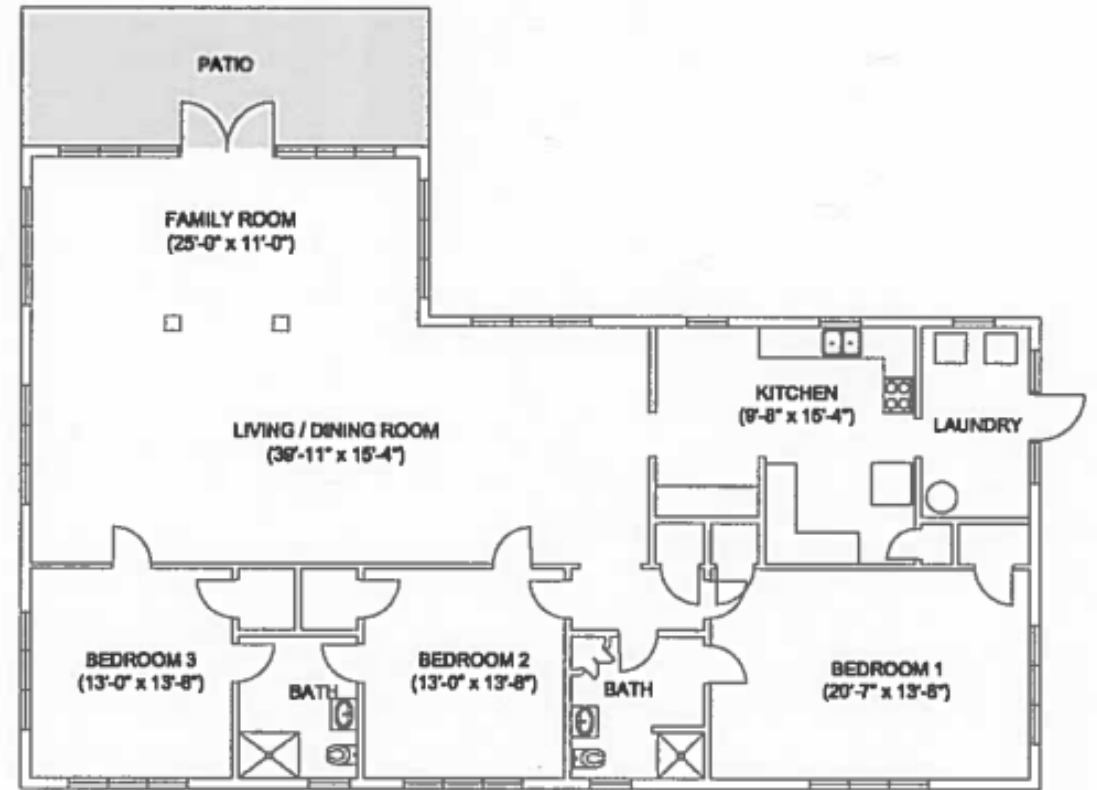

# Paola Point

Paola Point  
3 Bedroom  
2 Bath  
2309 Sq.Ft.

Paola Point  
4 Bedroom  
3 Bath  
2711 Sq.Ft.